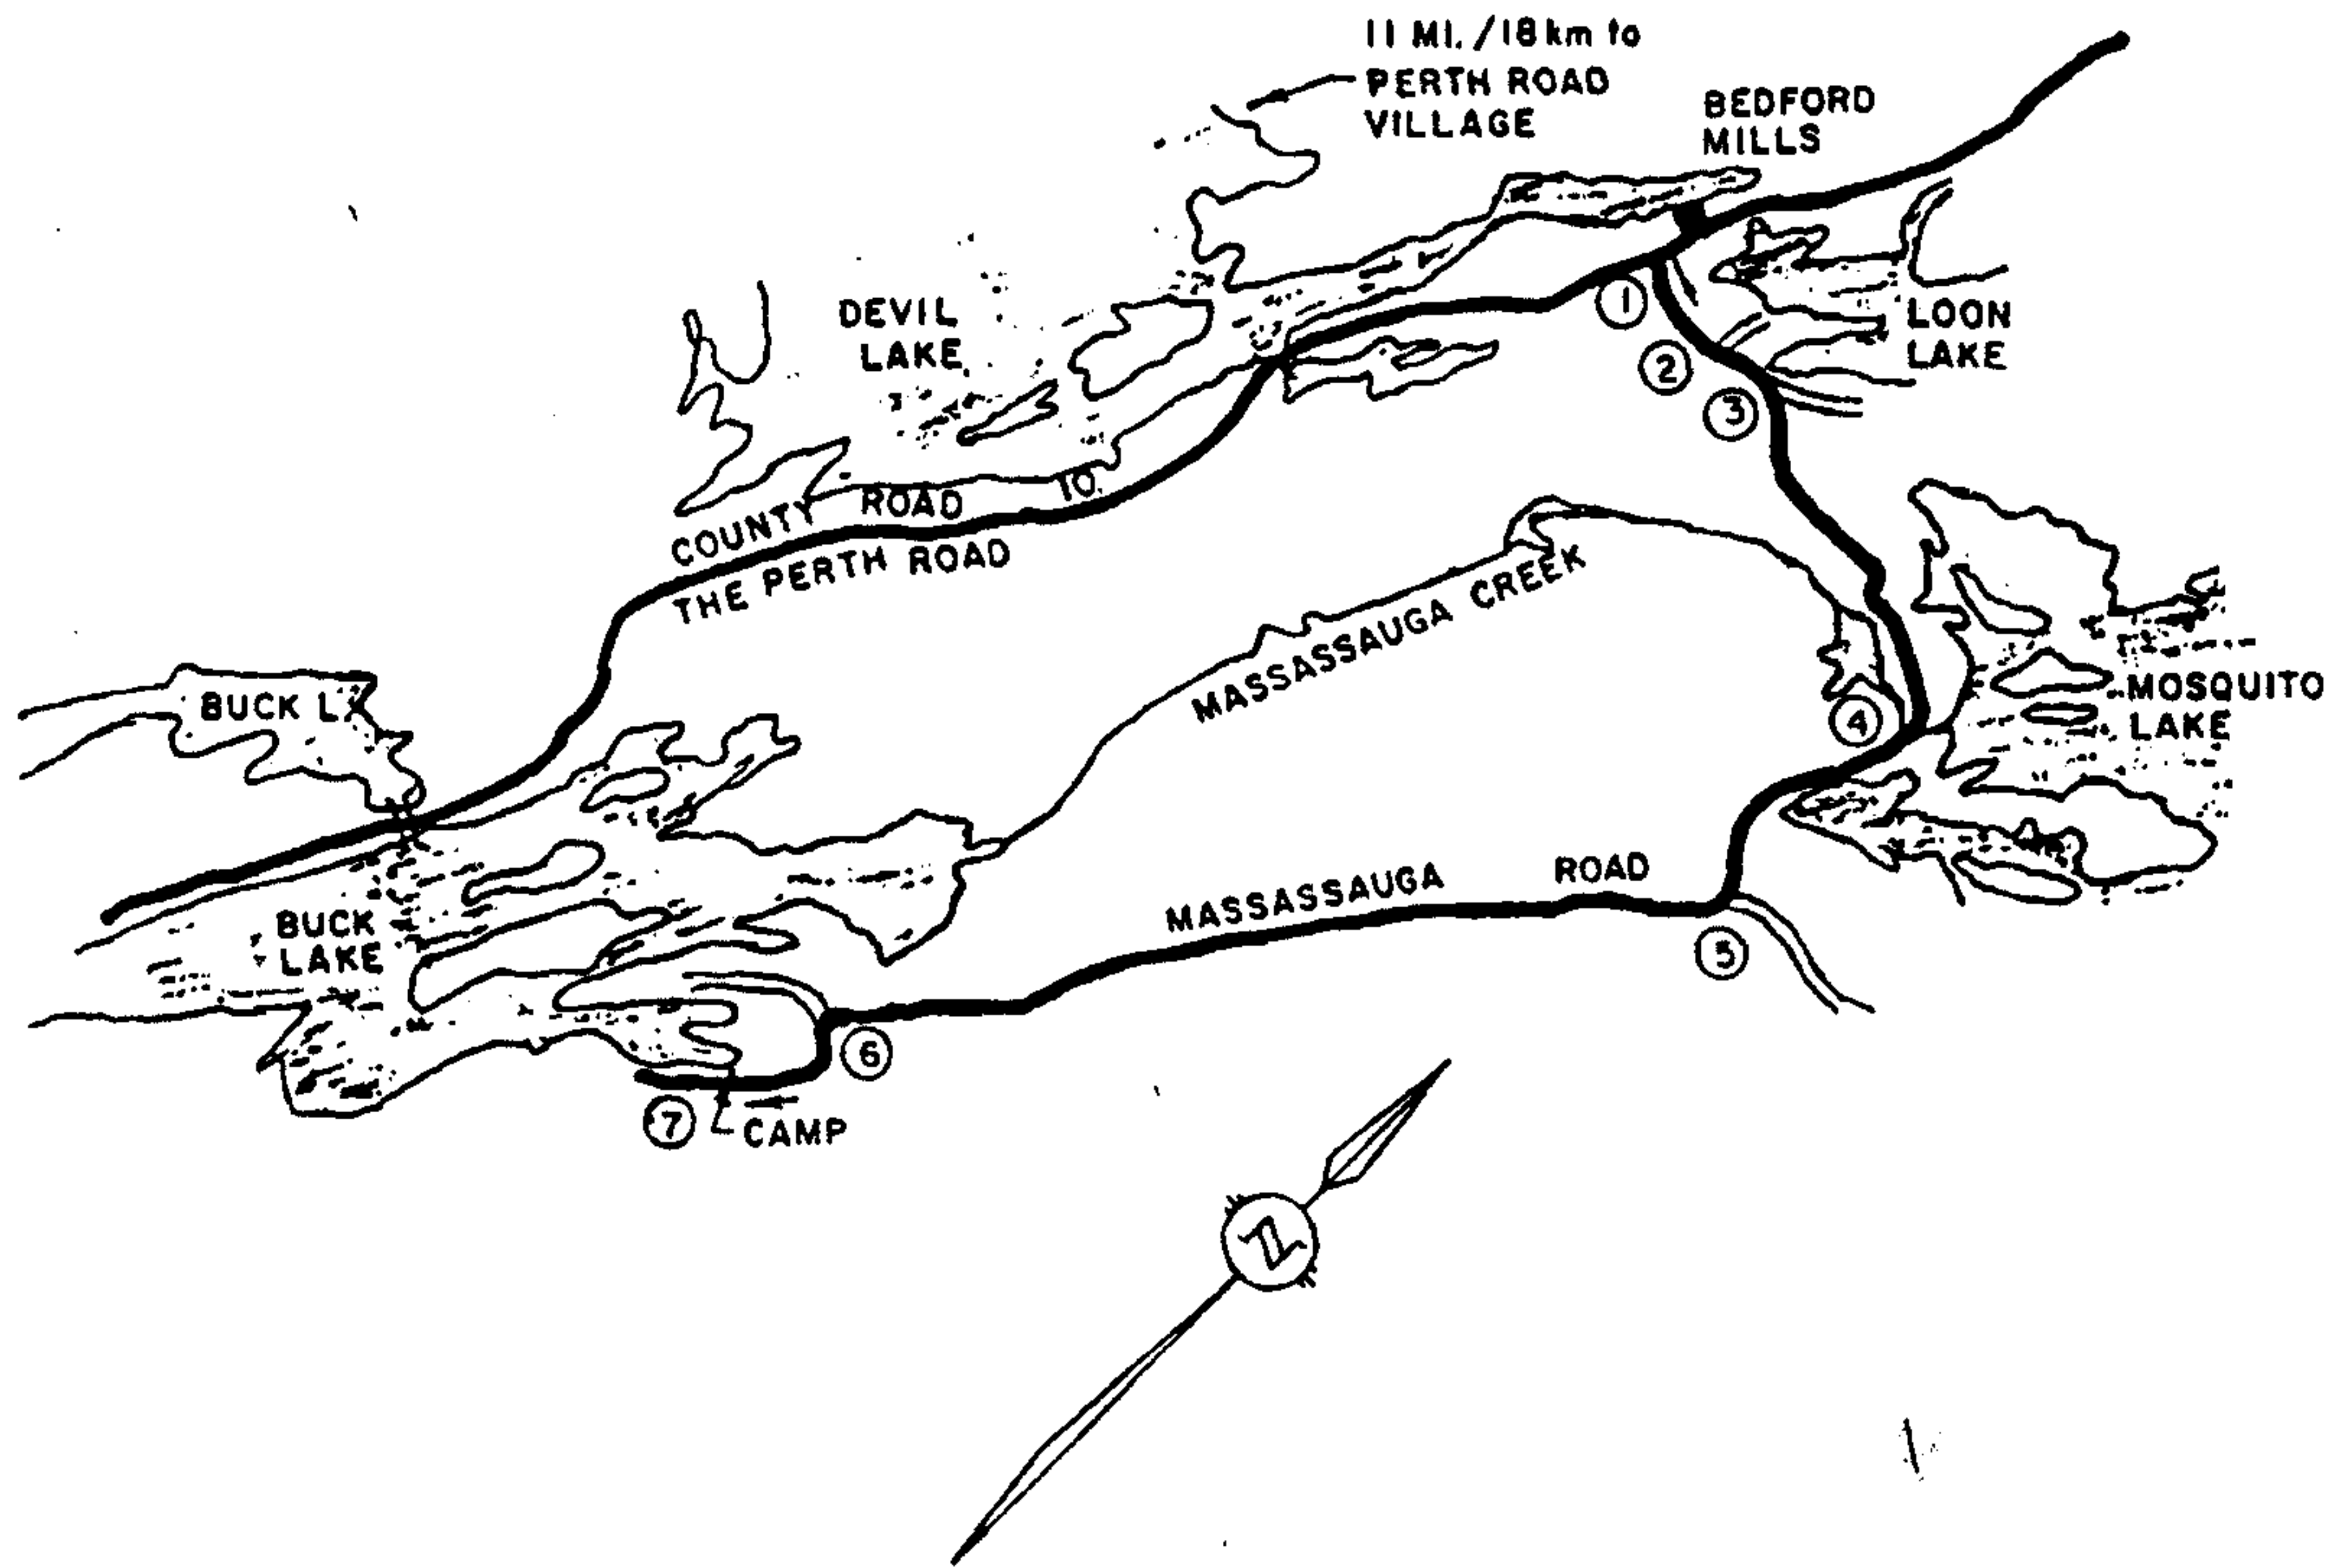

CAMP OSKENONTON

Scout Camp

DIRECTIONS TO CAMP OSKENONTON

FOLLOW RIDEAU TRAIL MARKERS = ▲ (RED)

	km	mi	DESCRIPTION
①	0.0	0.0	INTERSECTION OF PERTH ROAD AND MASSASSAUGA ROAD - TURN EAST
②	0.6	0.4	ROAD TO LEFT - KEEP STRAIGHT AHEAD
③	1.0	0.6	ROAD TO LEFT -KEEP RIGHT
④	3.1	1.9	MASSASSAUGA CREEK BRIDGE
⑤	4.5	2.8	ROAD TO BEDFORD TOWNSHIP DUMP - KEEP RIGHT
⑥	9.3	5.8	T INTERSECTION - TURN LEFT
⑦	10.2	6.3	CAMP