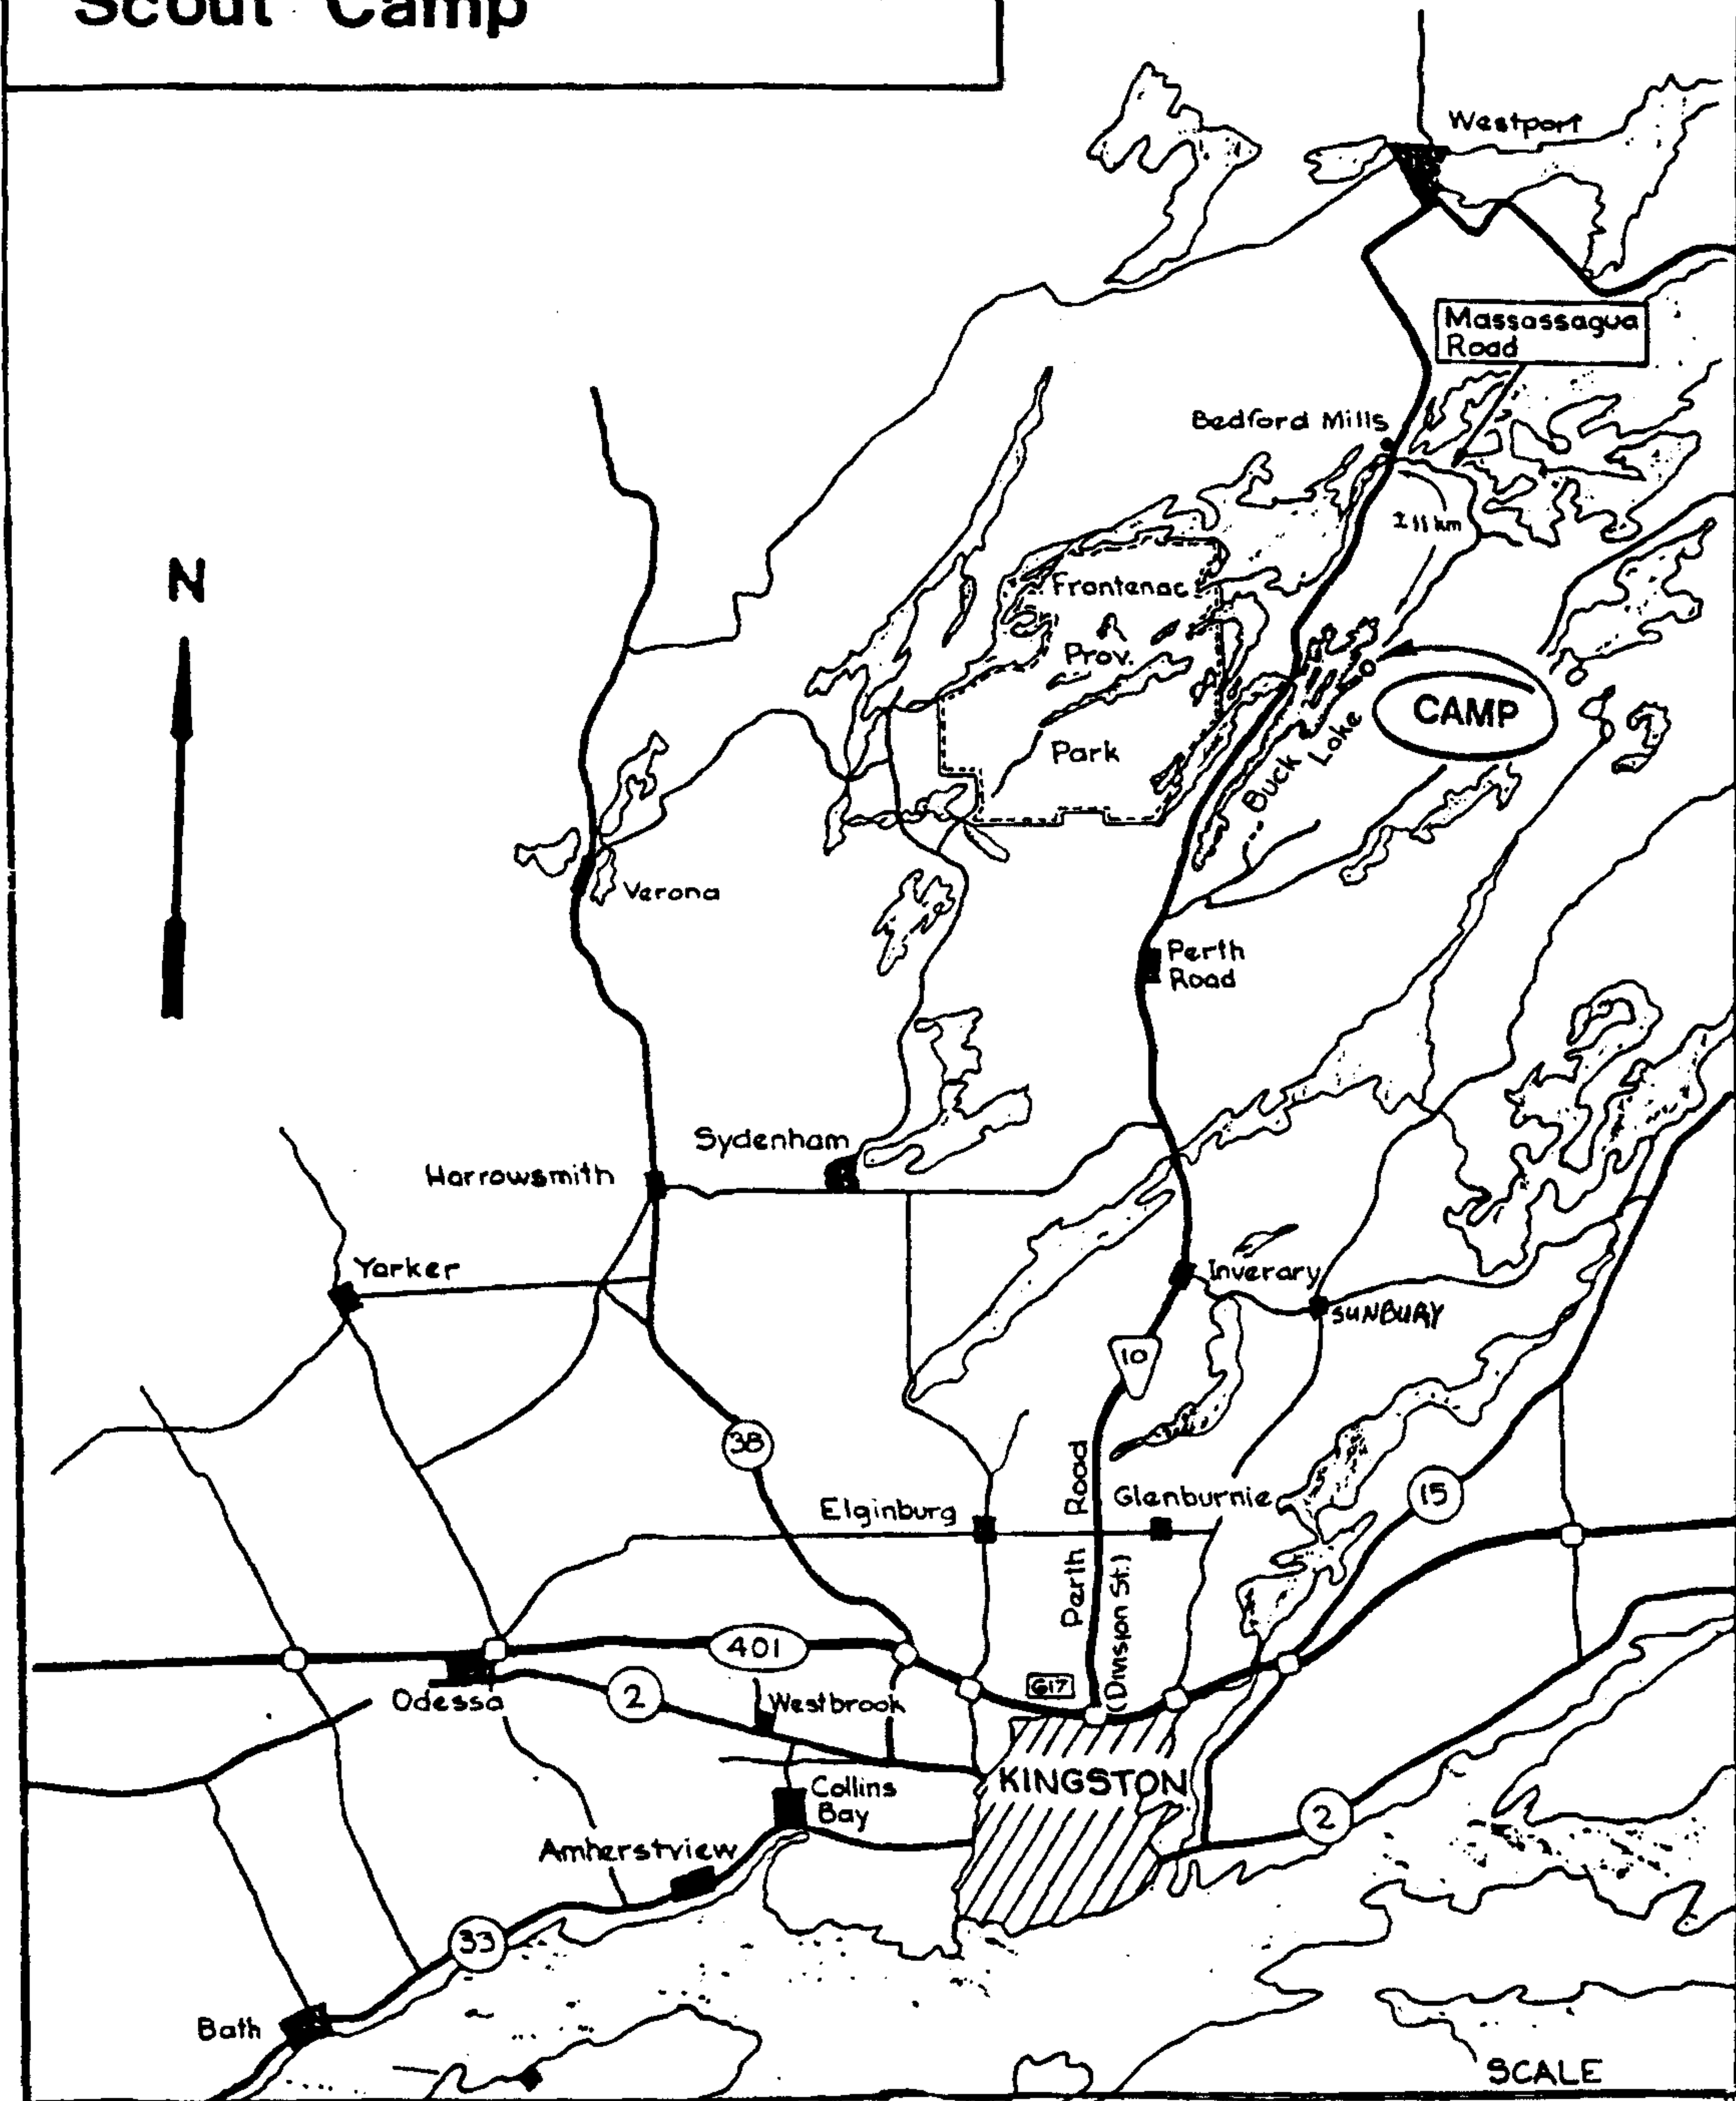

CAMP OSKENONTON

Scout Camp

DIRECTIONS TO CAMP OSKENONTON

FOLLOW RIDEAU TRAIL MARKERS = ▲ (RED)

	km	mi	DESCRIPTION
①	0.0	0.0	INTERSECTION OF PERTH ROAD AND MASSASSAUGA ROAD - TURN EAST
②	0.6	0.4	ROAD TO LEFT - KEEP STRAIGHT AHEAD
③	1.0	0.6	ROAD TO LEFT -KEEP RIGHT
④	3.1	1.9	MASSASSAUGA CREEK BRIDGE
⑤	4.5	2.8	ROAD TO BEDFORD TOWNSHIP DUMP - KEEP RIGHT
⑥	9.3	5.8	T INTERSECTION - TURN LEFT
⑦	10.2	6.3	CAMP