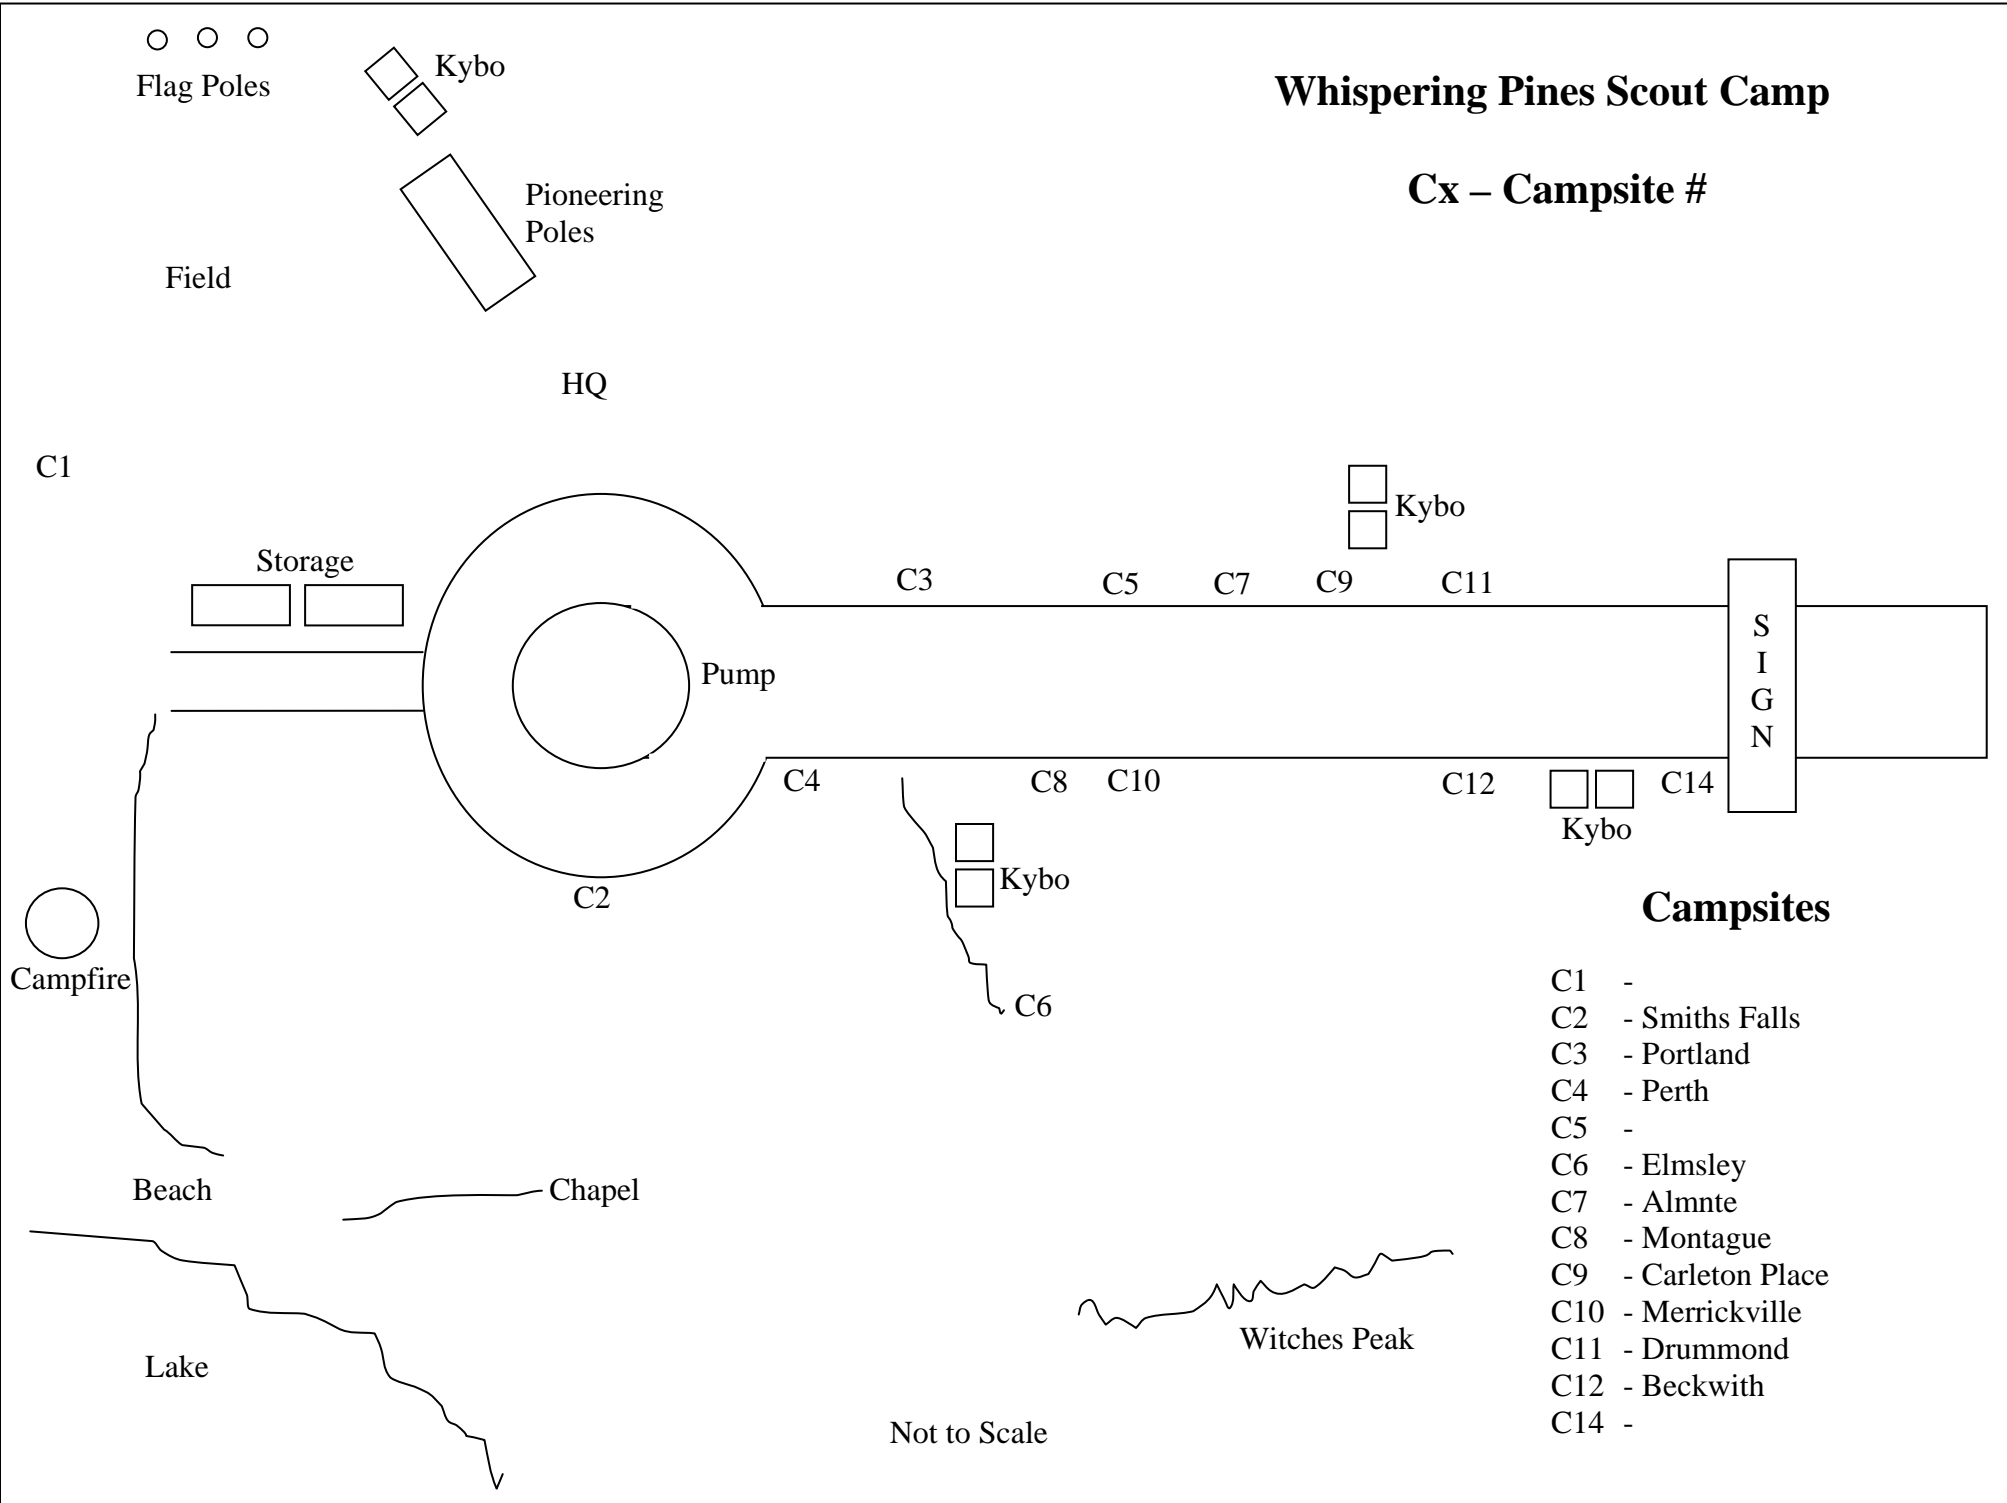

Whispering Pines Scout Camp

Cx – Campsite #

Campsites

- C1 -
- C2 - Smiths Falls
- C3 - Portland
- C4 - Perth
- C5 -
- C6 - Elmsley
- C7 - Almnte
- C8 - Montague
- C9 - Carleton Place
- C10 - Merrickville
- C11 - Drummond
- C12 - Beckwith
- C14 -

Not to Scale