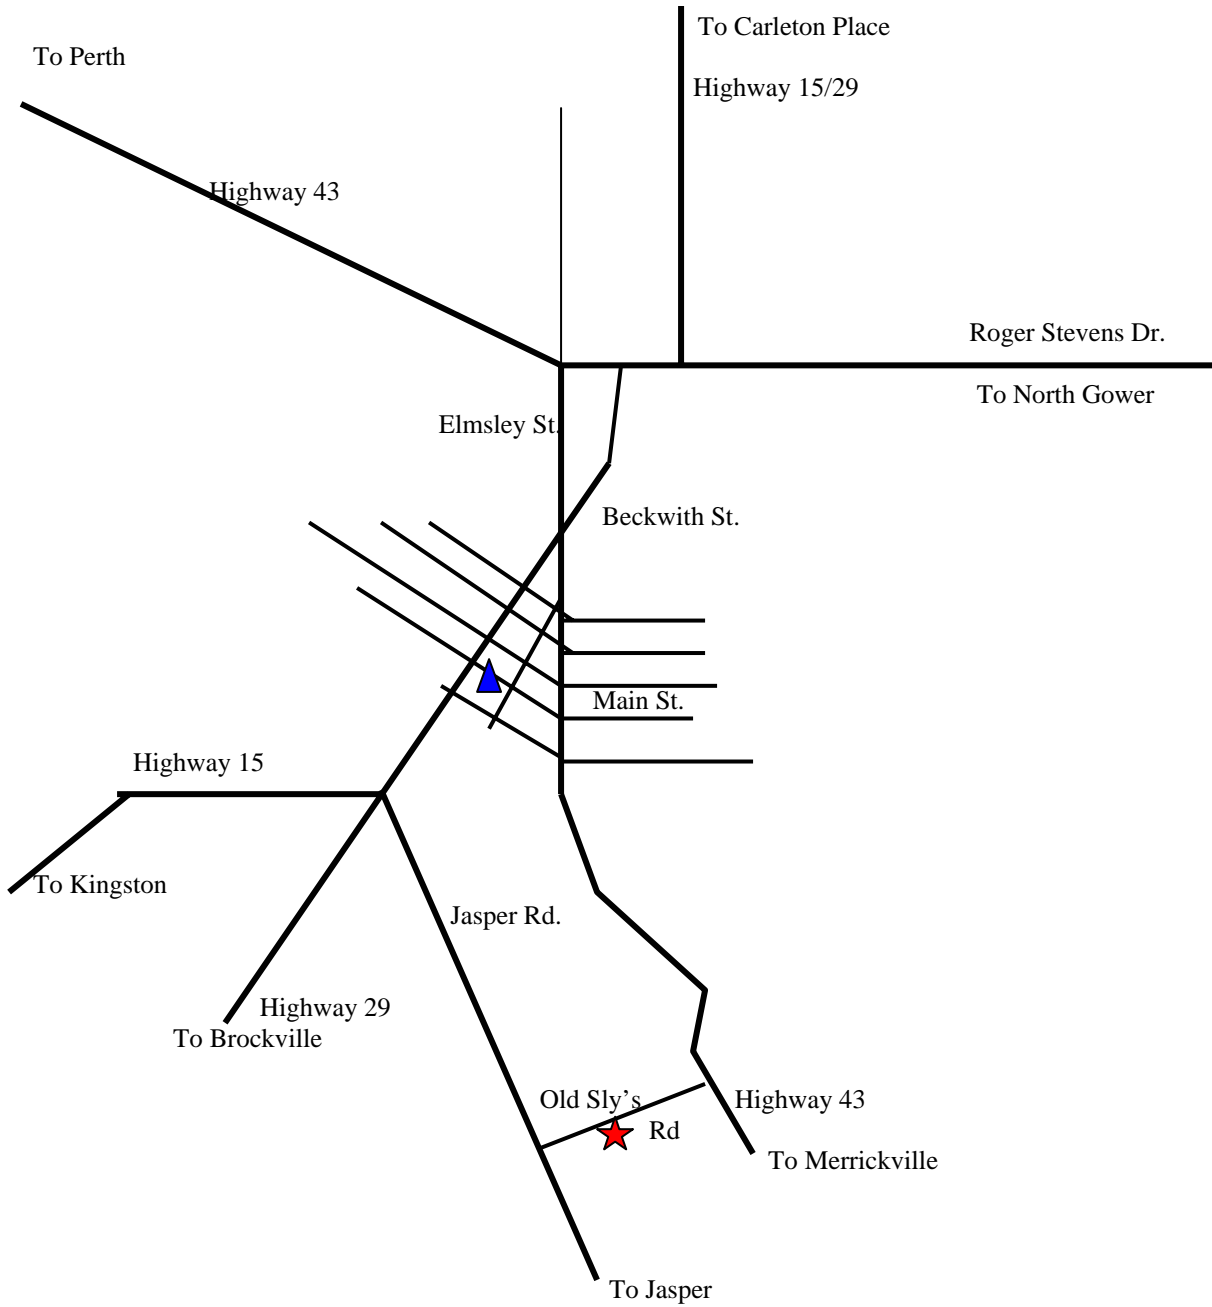

# Map to the Royal Canadian Legion and Curling Club Smiths Falls

▲ Legion is at # 7 Main St

★ Curling Club, on Old Sly's Rd, south of river and canal