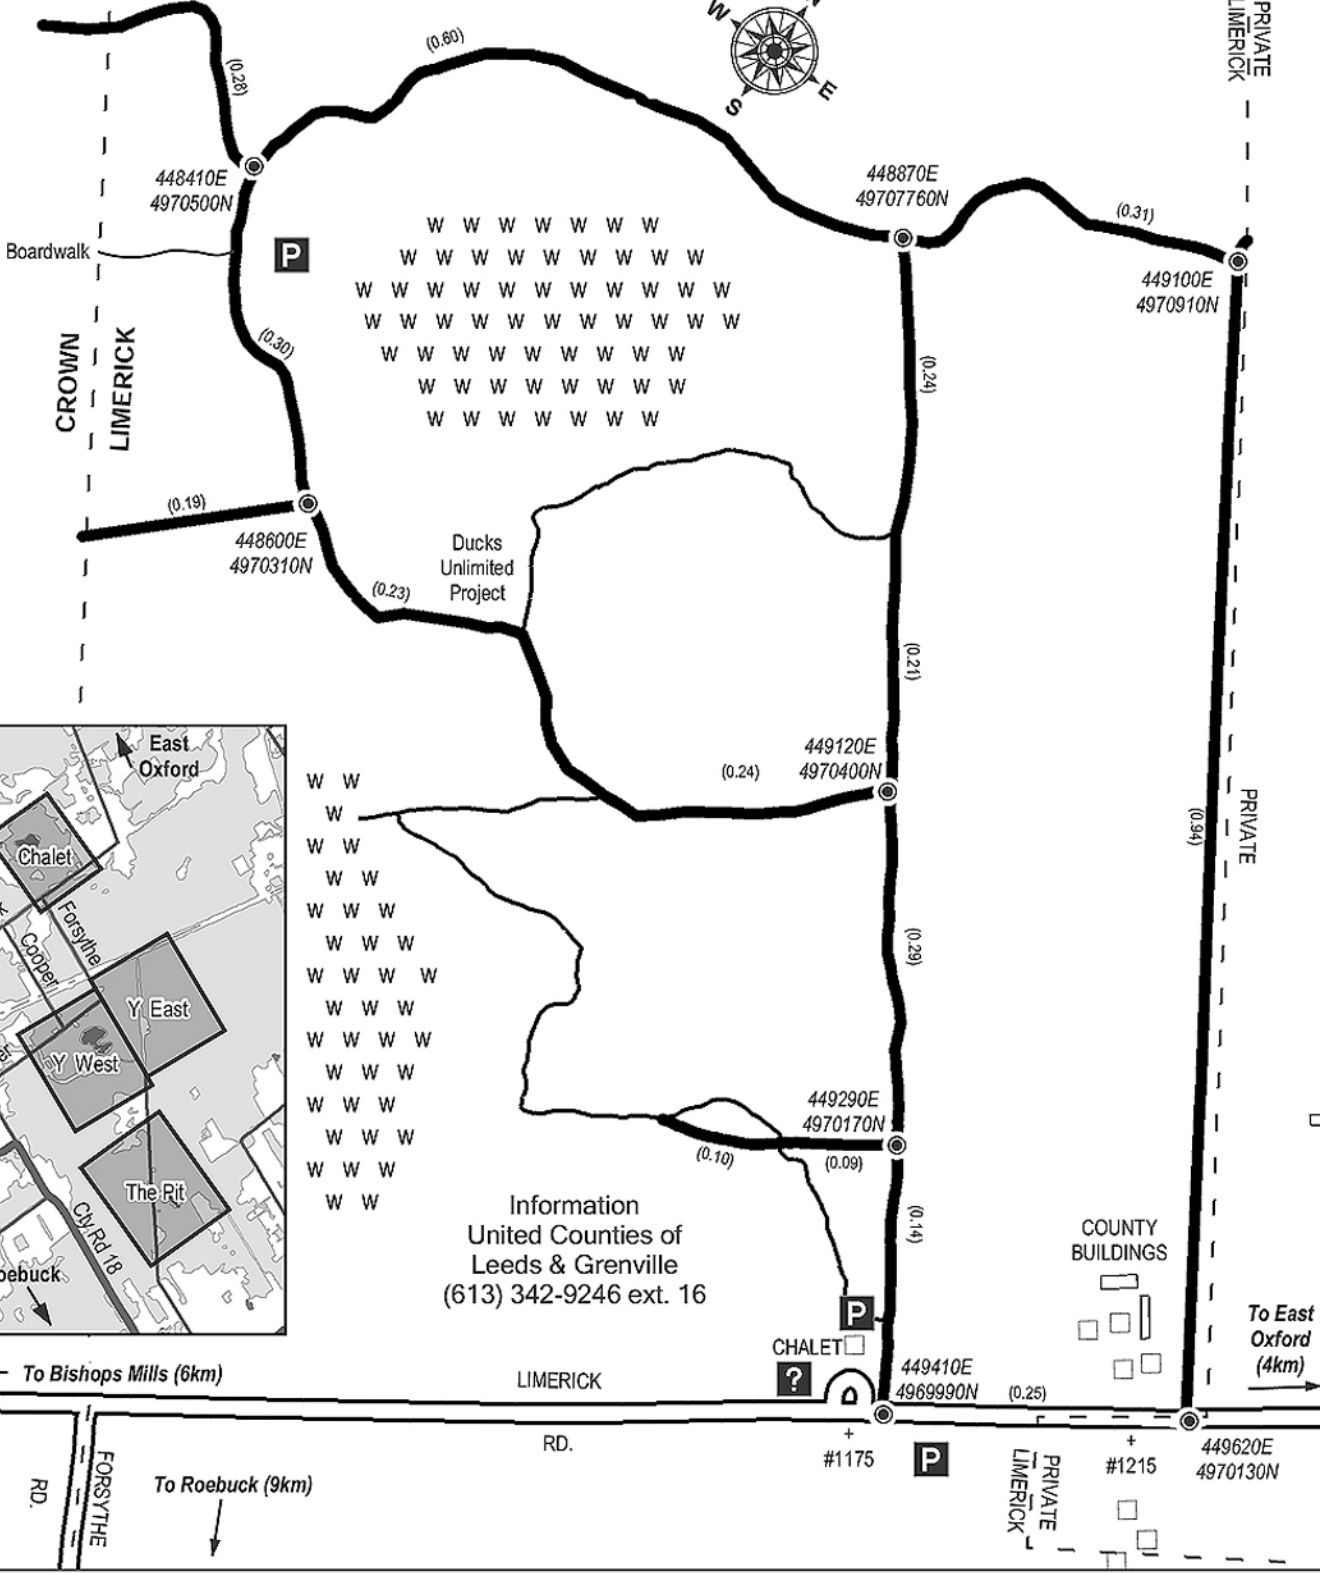

Limerick Forest South - Chalet

-  Singletrack Trail
-  Doubletrack Trail
-  Property Boundary
-  Parking Area
-  Information Kiosk

← To Bishops Mills (6km)

→ To East Oxford (4km)

RD. FORSYTHE
→ To Roebuck (9km)

LIMERICK

CHALET
#1175

PRIVATE LIMERICK

#1215