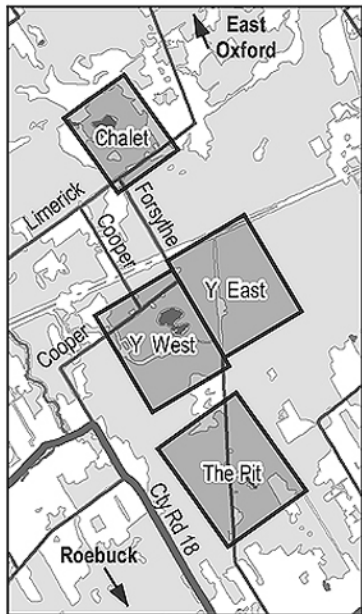

Limerick Forest South - Chalet

-  Singletrack Trail
-  Doubletrack Trail
-  Property Boundary
-  Parking Area
-  Information Kiosk

← To Bishops Mills (6km)

→ To East Oxford (4km)

RD. FORSYTHE
→ To Roebuck (9km)

LIMERICK

CHALET
#1175

PRIVATE LIMERICK

#1215