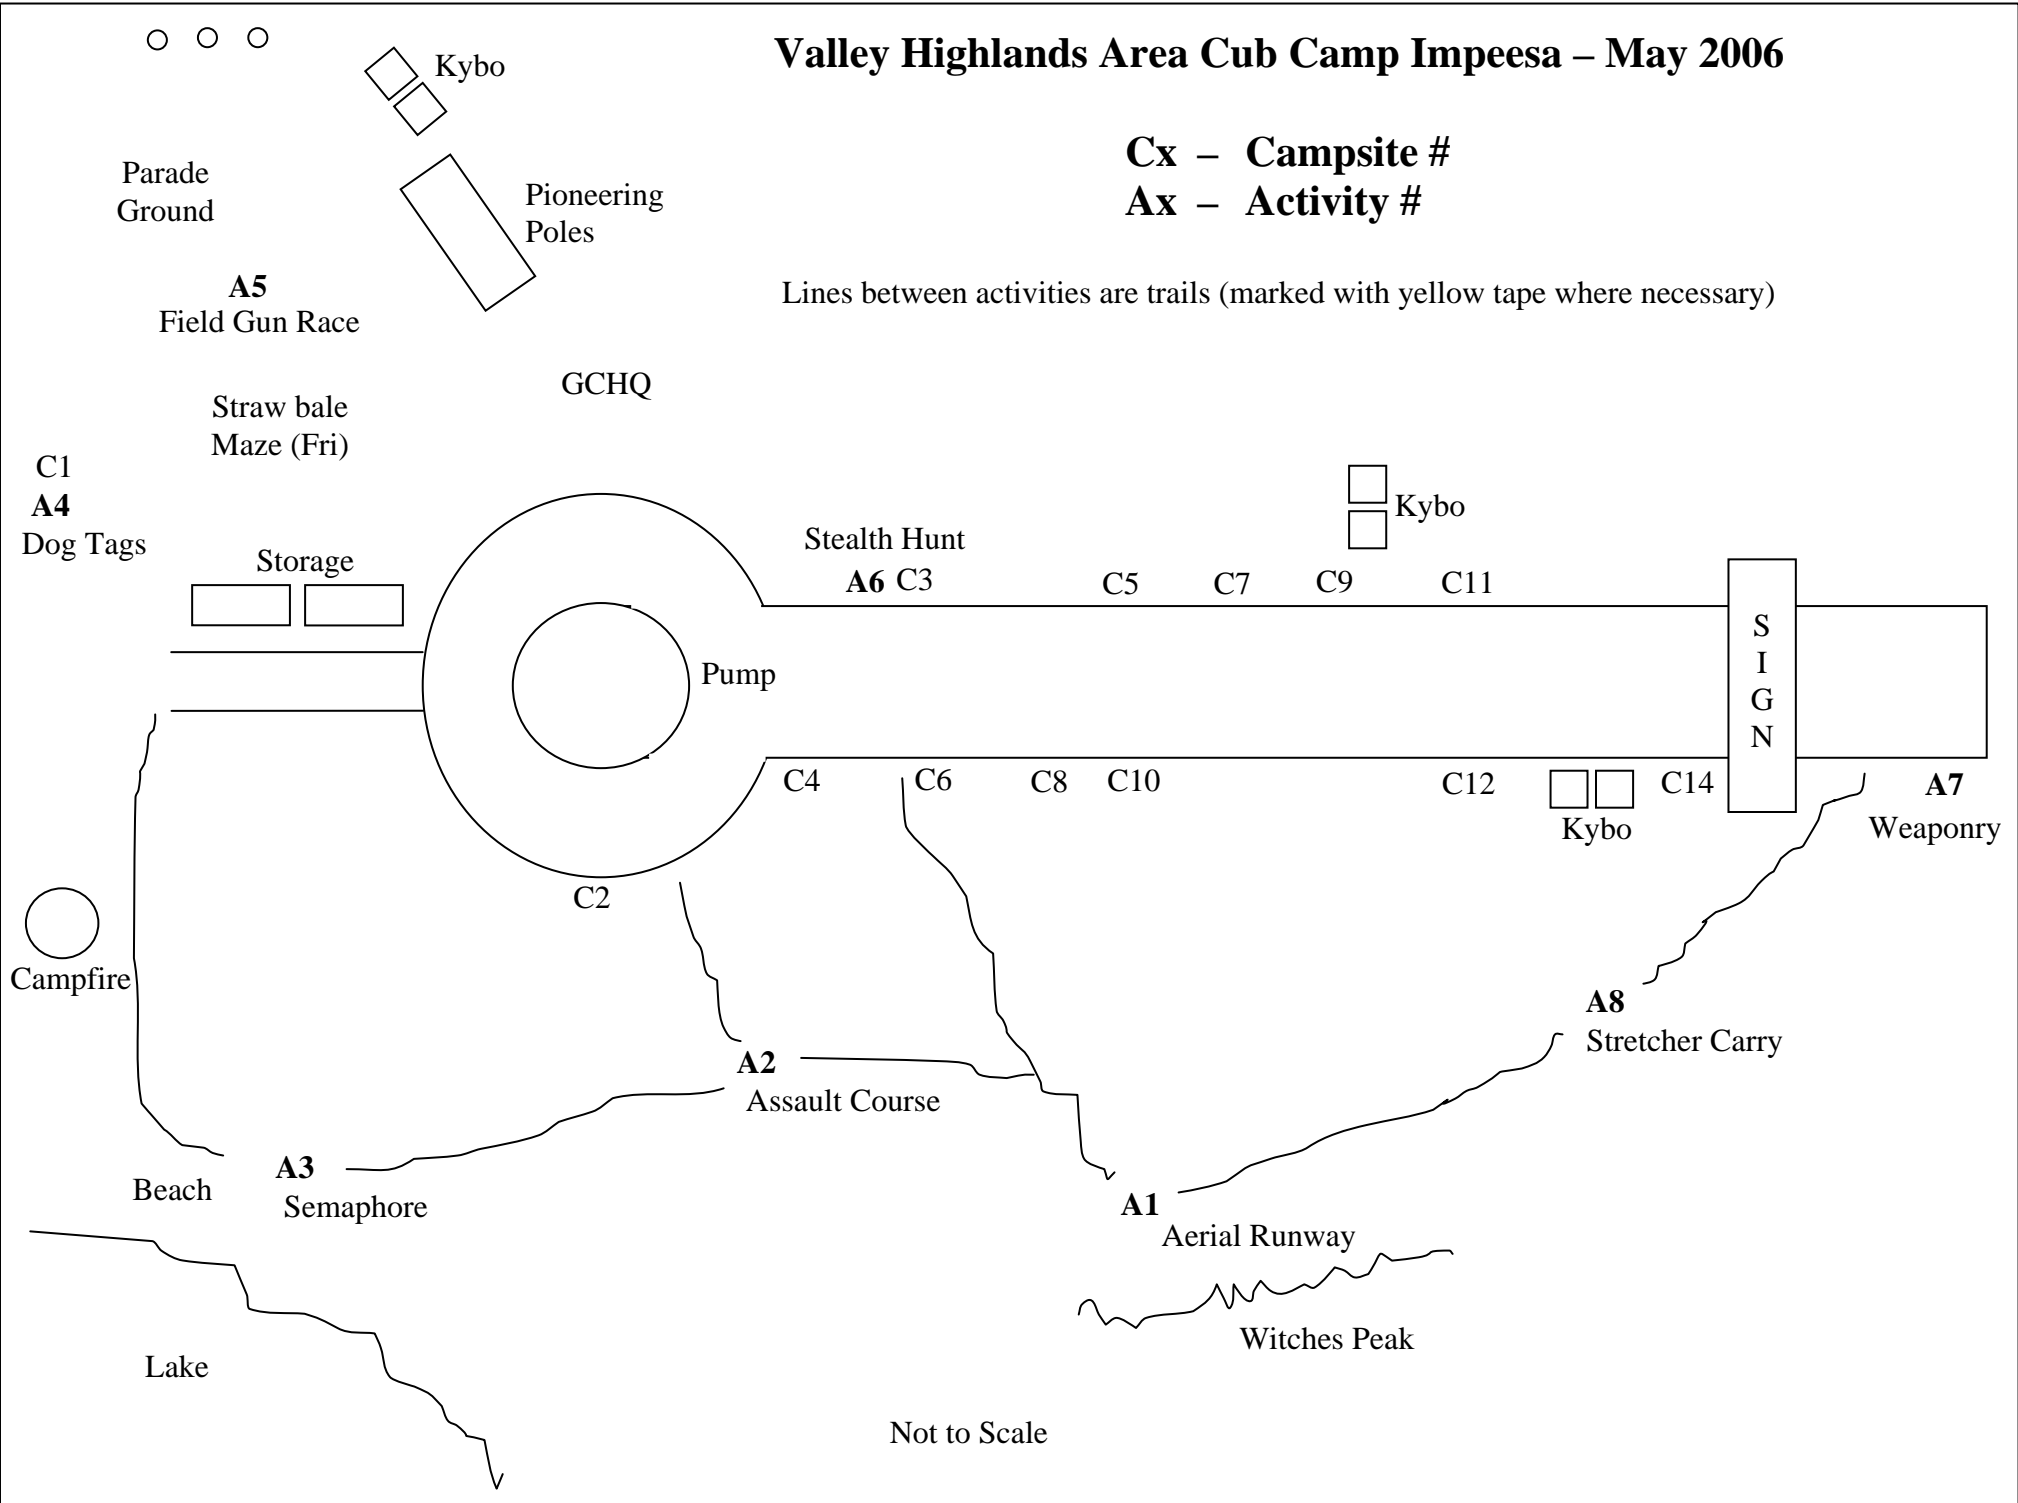

# Valley Highlands Area Cub Camp Impeesa – May 2006

**Cx** – Campsite #

**Ax** – Activity #

Lines between activities are trails (marked with yellow tape where necessary)

Not to Scale